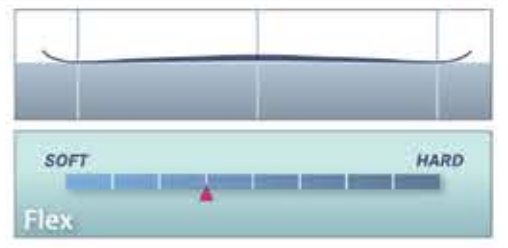

168cm 112/83/112 R18
175cm 117/87/117 R18

Rocker, Sandwich construction,
9.2mil. Sintered base,
Lightweight-Core
FL2

1st. ¥83,000

168cm 124/85/106 R17
175cm 128/88/110 R18

Cam-Rocker, Sandwich construction,
9.2mil. Sintered base, Complex-Core
FL6

FUTCO ¥50,000

125cm 113/79/105 R10.3
135cm 113/79/105 R12.5
145cm 113/79/105 R14.9
155cm 113/79/105 R17.5

Semi-Rocker, Sandwich construction,
9.2mil. Sintered base, Complex-Core
SCPK

■表示価格は[PROPIPE]を除きピンティング付の価格(税別)です。板単体のご注文にも対応いたします。