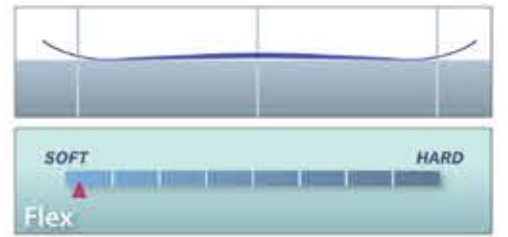

krú:z ¥85,000

168cm 112/83/112 R18
175cm 117/87/117 R18

Rocker, Sandwich construction,
9.2mil. Sintered base,
Lightweight-Core
FL2