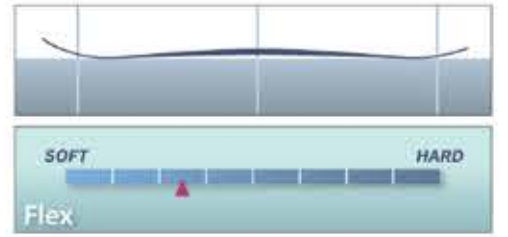

VIABOOM ¥83,000

173cm 126/105/120 R25
180cm 131/109/125 R26
187cm 137/114/130 R27

Cam-Rocker, Sandwich construction,
9.2mil. Sintered base,
Lightweight-Core
FL4