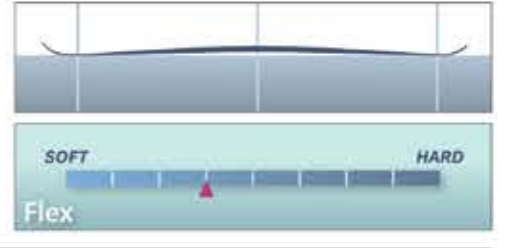

PRO PIPE ¥72,000

163cm 110/78/103 R18
173cm 114/79/106 R19
183cm 117/79/109 R20

Camber, Sandwich construction,
NHS Race Sintered base
SL8

PRO GENE ¥81,000

163cm 110/78/103 R18
173cm 114/79/106 R19

Camber, Sandwich construction,
9.2mil. Sintered base,
Complex-Core
SL8L

M.I.Y ¥83,000

164cm 128/98/119 R19
173cm 130/98/121 R20
179cm 131/98/122 R21

Cam-Rocker, Sandwich construction,
9.2mil. Sintered base,
Lightweight-Core
SL9

VIABOOM ¥83,000

173cm 126/105/120 R25
180cm 131/109/125 R26
187cm 137/114/130 R27