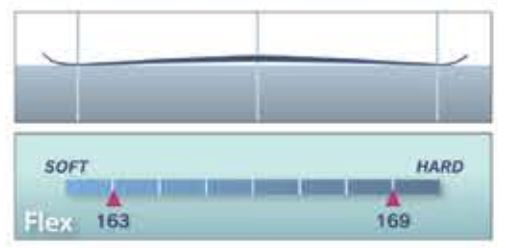

M.I.Y ¥83,000

164cm 128/98/119 R19
173cm 130/98/121 R20
179cm 131/98/122 R21

Cam-Rocker, Sandwich construction,
9.2mil. Sintered base,
Lightweight-Core
SL9

VIABOOM ¥83,000

173cm 126/105/120 R25
180cm 131/109/125 R26
187cm 137/114/130 R27

Cam-Rocker, Sandwich construction,
9.2mil. Sintered base,
Lightweight-Core
FL4

FLAGEA ¥81,000

163cm 111/82/105 R18
169cm 113/84/107 R19

Camber, Sandwich construction,
9.2mil. Sintered base,
SL10

krú:z ¥85,000