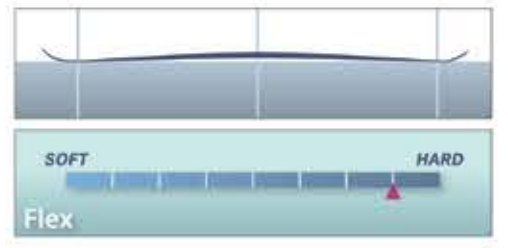

PRO PIPE ¥72,000

163cm 110/78/103 R18
173cm 114/79/106 R19
183cm 117/79/109 R20

Camber, Sandwich construction,
NHS Race Sintered base
SL8

PRO GENE ¥81,000

163cm 110/78/103 R18
173cm 114/79/106 R19

Camber, Sandwich construction,
9.2mil. Sintered base,
Complex-Core
SL8L

M.I.Y ¥83,000

164cm 128/98/119 R19
173cm 130/98/121 R20
179cm 131/98/122 R21

Cam-Rocker, Sandwich construction,
9.2mil. Sintered base,
Lightweight-Core
SL9

VIABOOM ¥83,000

173cm 126/105/120 R25
180cm 131/109/125 R26
187cm 137/114/130 R27

Cam-Rocker, Sandwich construction,
9.2mil. Sintered base,
Lightweight-Core
FL4

FLAGEA ¥81,000

163cm 111/82/105 R18
169cm 113/84/107 R19

Camber, Sandwich construction,
9.2mil. Sintered base,
SL10

krú:z ¥85,000