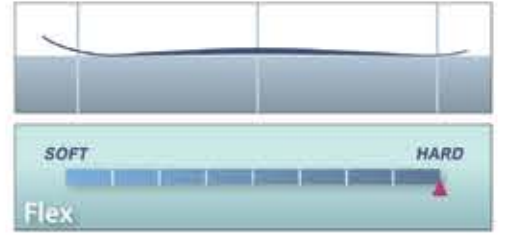

168cm 112/83/112 R18
175cm 117/87/117 R18

Rocker, Sandwich construction,
9.2mil. Sintered base,
Lightweight-Core
FL2

1st. ¥83,000

168cm 124/85/106 R17
175cm 128/88/110 R18

Cam-Rocker, Sandwich construction,
9.2mil. Sintered base, Complex-Core
FL6

FUTCO ¥50,000

125cm 113/79/105 R10.3
135cm 113/79/105 R12.5
145cm 113/79/105 R14.9
155cm 113/79/105 R17.5

Semi-Rocker, Sandwich construction,
9.2mil. Sintered base, Complex-Core
SCPK

■表示価格は[PROPIPE]を除きピンティング付の価格(税別)です。板単体のご注文にも対応いたします。