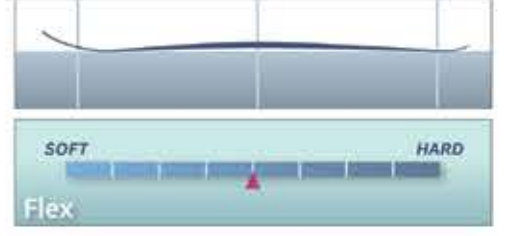

M.I.Y ¥83,000

164cm 128/98/119 R19
173cm 130/98/121 R20
179cm 131/98/122 R21

Cam-Rocker, Sandwich construction,
9.2mil. Sintered base,
Lightweight-Core
SL9